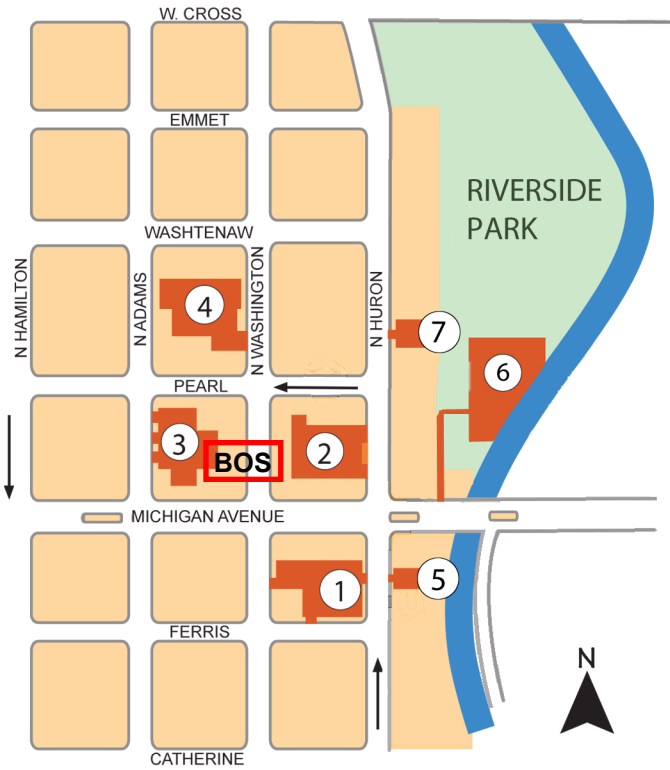

DOWNTOWN PARKING

1 S. HURON PUBLIC LOT - Enter on S Huron, S Adams, or Ferris Streets
1 hour free and 2 hour free parking, 8am to 6pm
No restrictions after 6pm or on weekends
Permit parking (employee and resident)

2 N. HURON PUBLIC LOT - Enter on N. Huron Street
2 hour free parking 8am to 6pm
No restrictions after 6pm or on Sundays

3 N. ADAMS PUBLIC LOT - Enter on N. Adams Street
2 hour metered parking spaces 8am to 6pm
No restrictions after 6pm or on weekends

4 N. WASHINGTON PUBLIC LOT - Enter on N. Washington Street
10 hour metered parking spaces 8am to 6pm
No restrictions after 6pm or on weekends
Permit parking (employee, resident, The Ride)

5 CITY HALL UPPER LOT - Enter on S. Huron Street
No restrictions after 5pm or on weekends

6 RIVERSIDE PARK PUBLIC LOT - Enter from alley next to
Ann Arbor Professional Pharmacy on Michigan Avenue

7 RIVERSIDE ARTS CENTER LOT - Enter on N. Huron Street
No restrictions after 6:30pm or on weekends

**Closest
Parking
to BOS**

ON-STREET PARKING

MICHIGAN AVENUE - 2 hour free parking 8am to 6pm
2 hour metered west of Adams Street

ADAMS, S. WASHINGTON, PEARL, N. HURON
2 hour metered parking 8am to 6pm
No restrictions after 6pm or on weekends